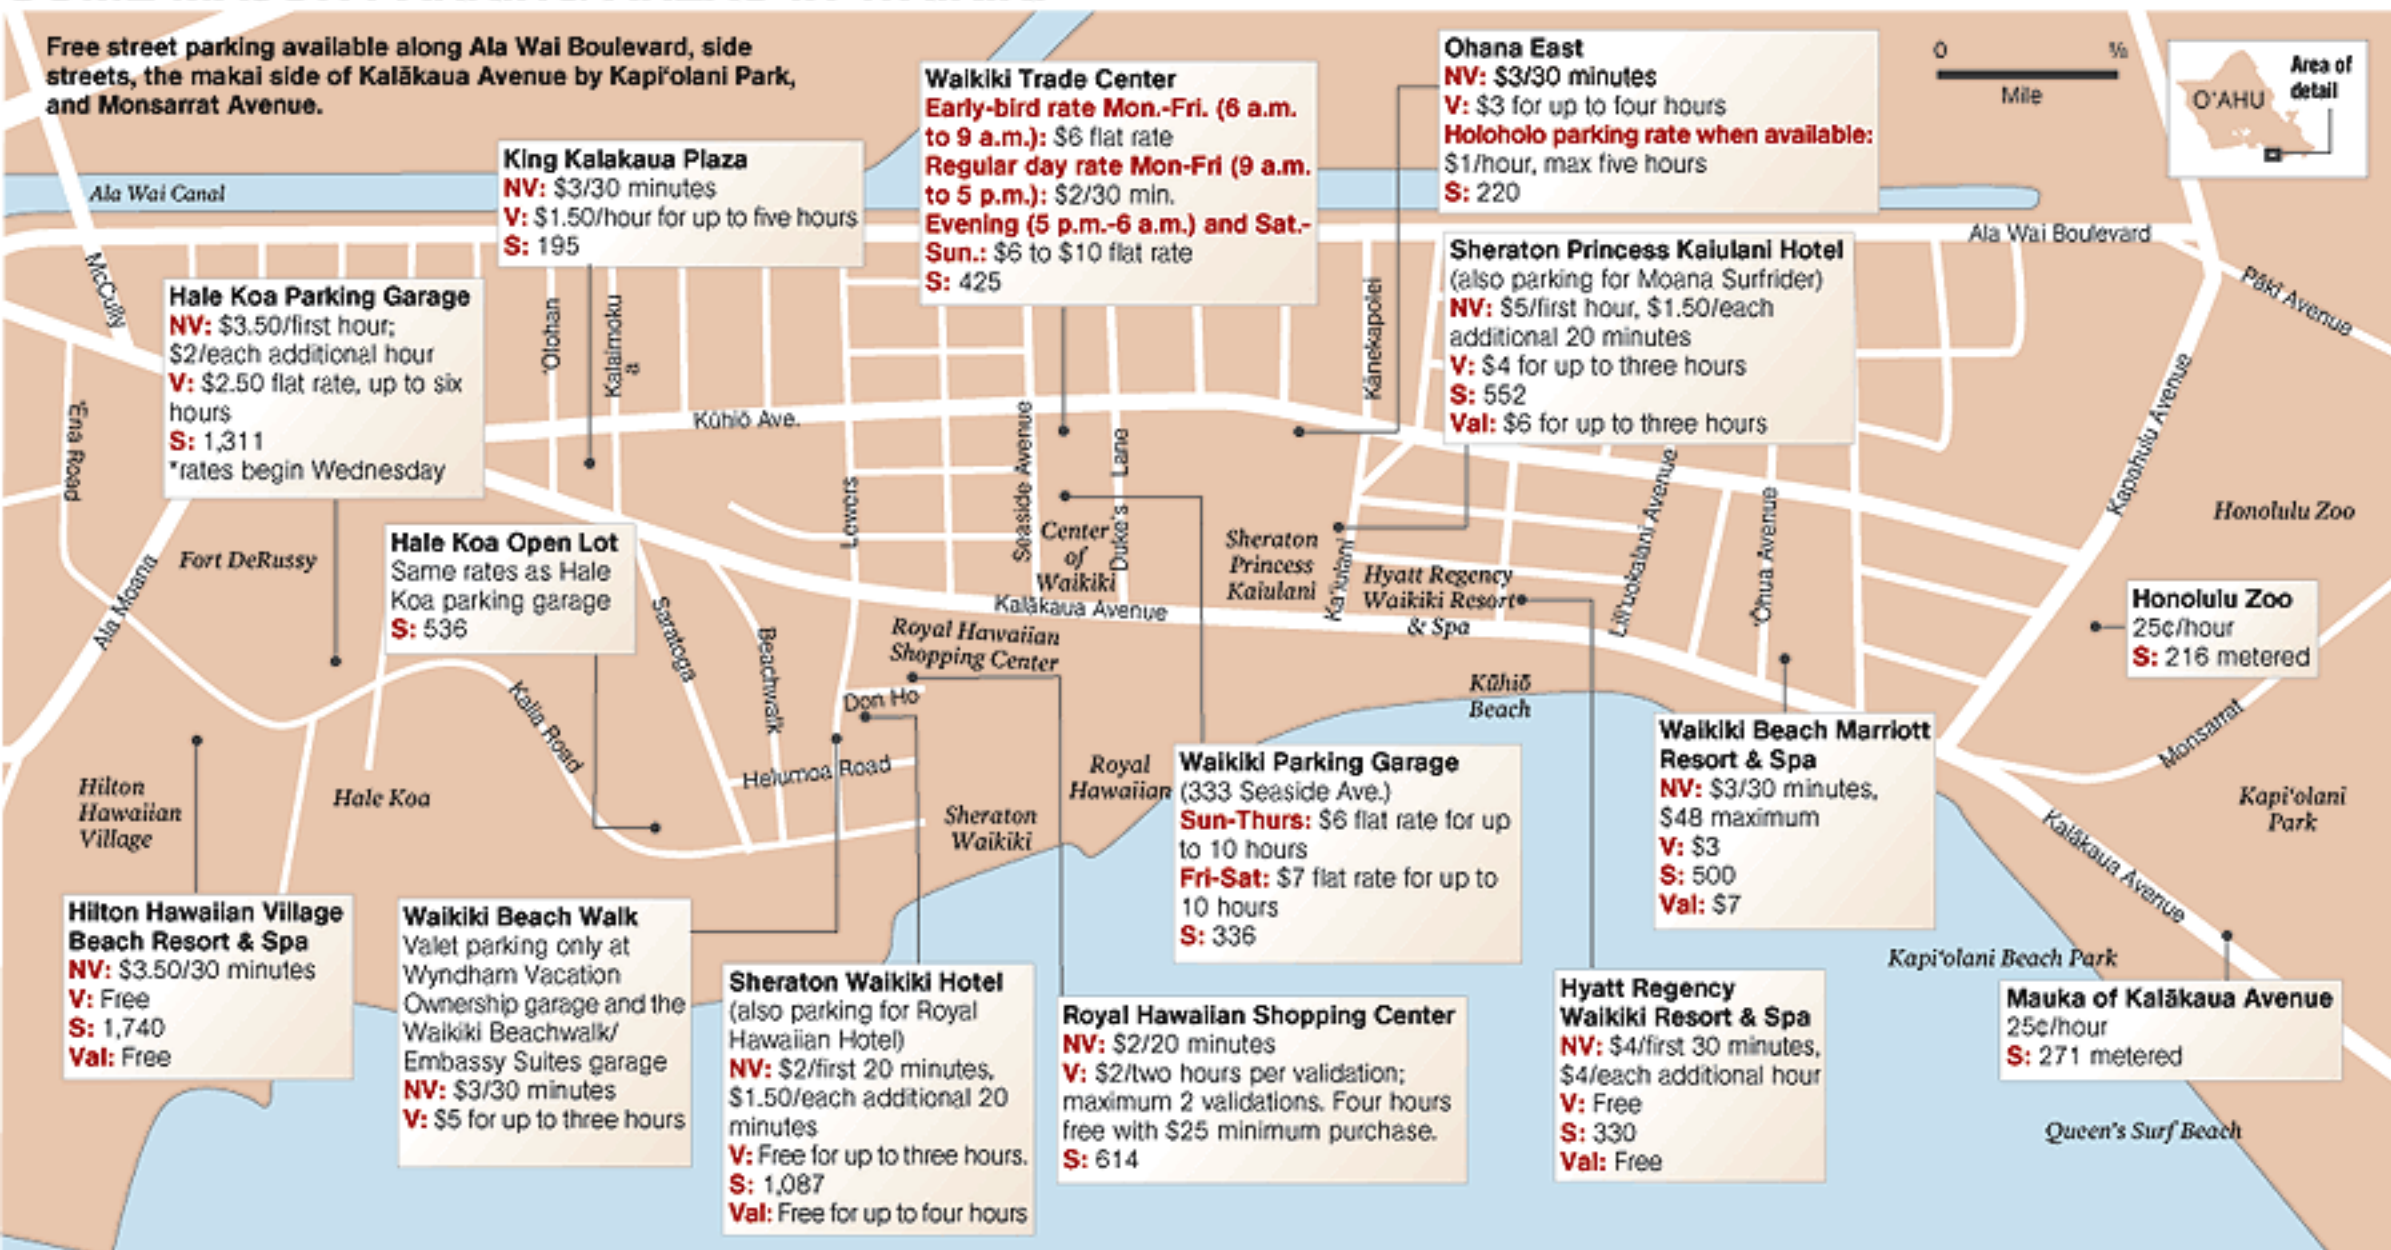

SOME MAJOR PARKING AREAS IN WAIKIKI

Free street parking available along Ala Wai Boulevard, side streets, the makai side of Kalākaua Avenue by Kapīʻolani Park, and Monsarrat Avenue.

KEY: **NV** = Rate without validation **V** = Validation rate, not including validation for functions on property **S** = number of spaces **Val** = Valet parking rate with validation (excludes tip)

Rates subject to change. Check rates before you enter. Some hotel tenants offer partial validation or do not validate.